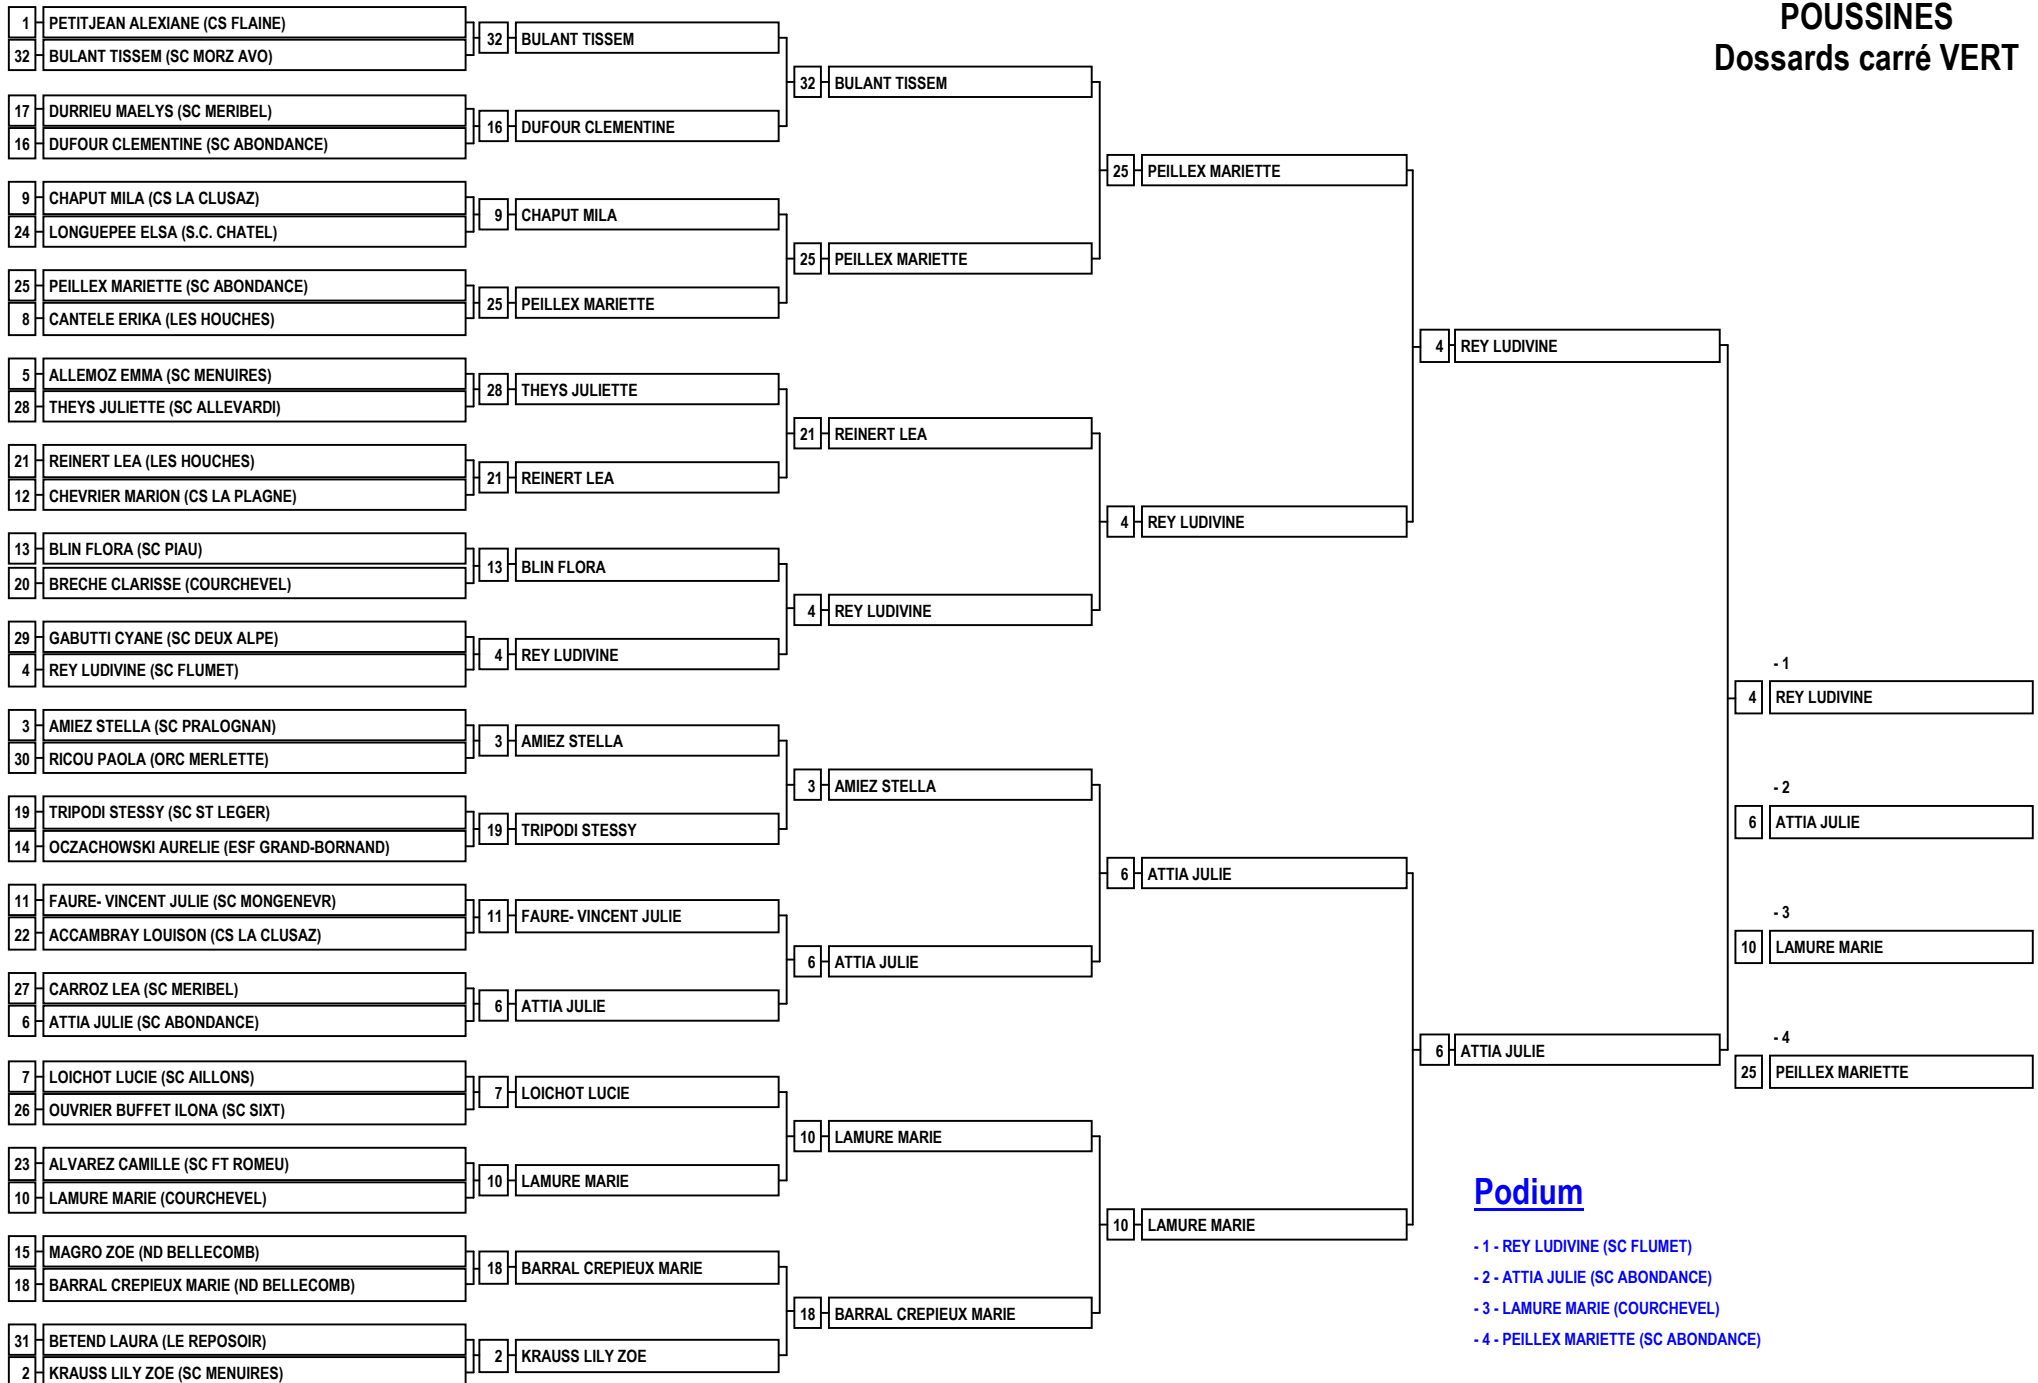

POUSSINES

Dossards carré VERT

Podium

- 1 - REY LUDIVINE (SC FLUMET)
- 2 - ATTIA JULIE (SC ABONDANCE)
- 3 - LAMURE MARIE (COURCHEVEL)
- 4 - PEILLEX MARIETTE (SC ABONDANCE)